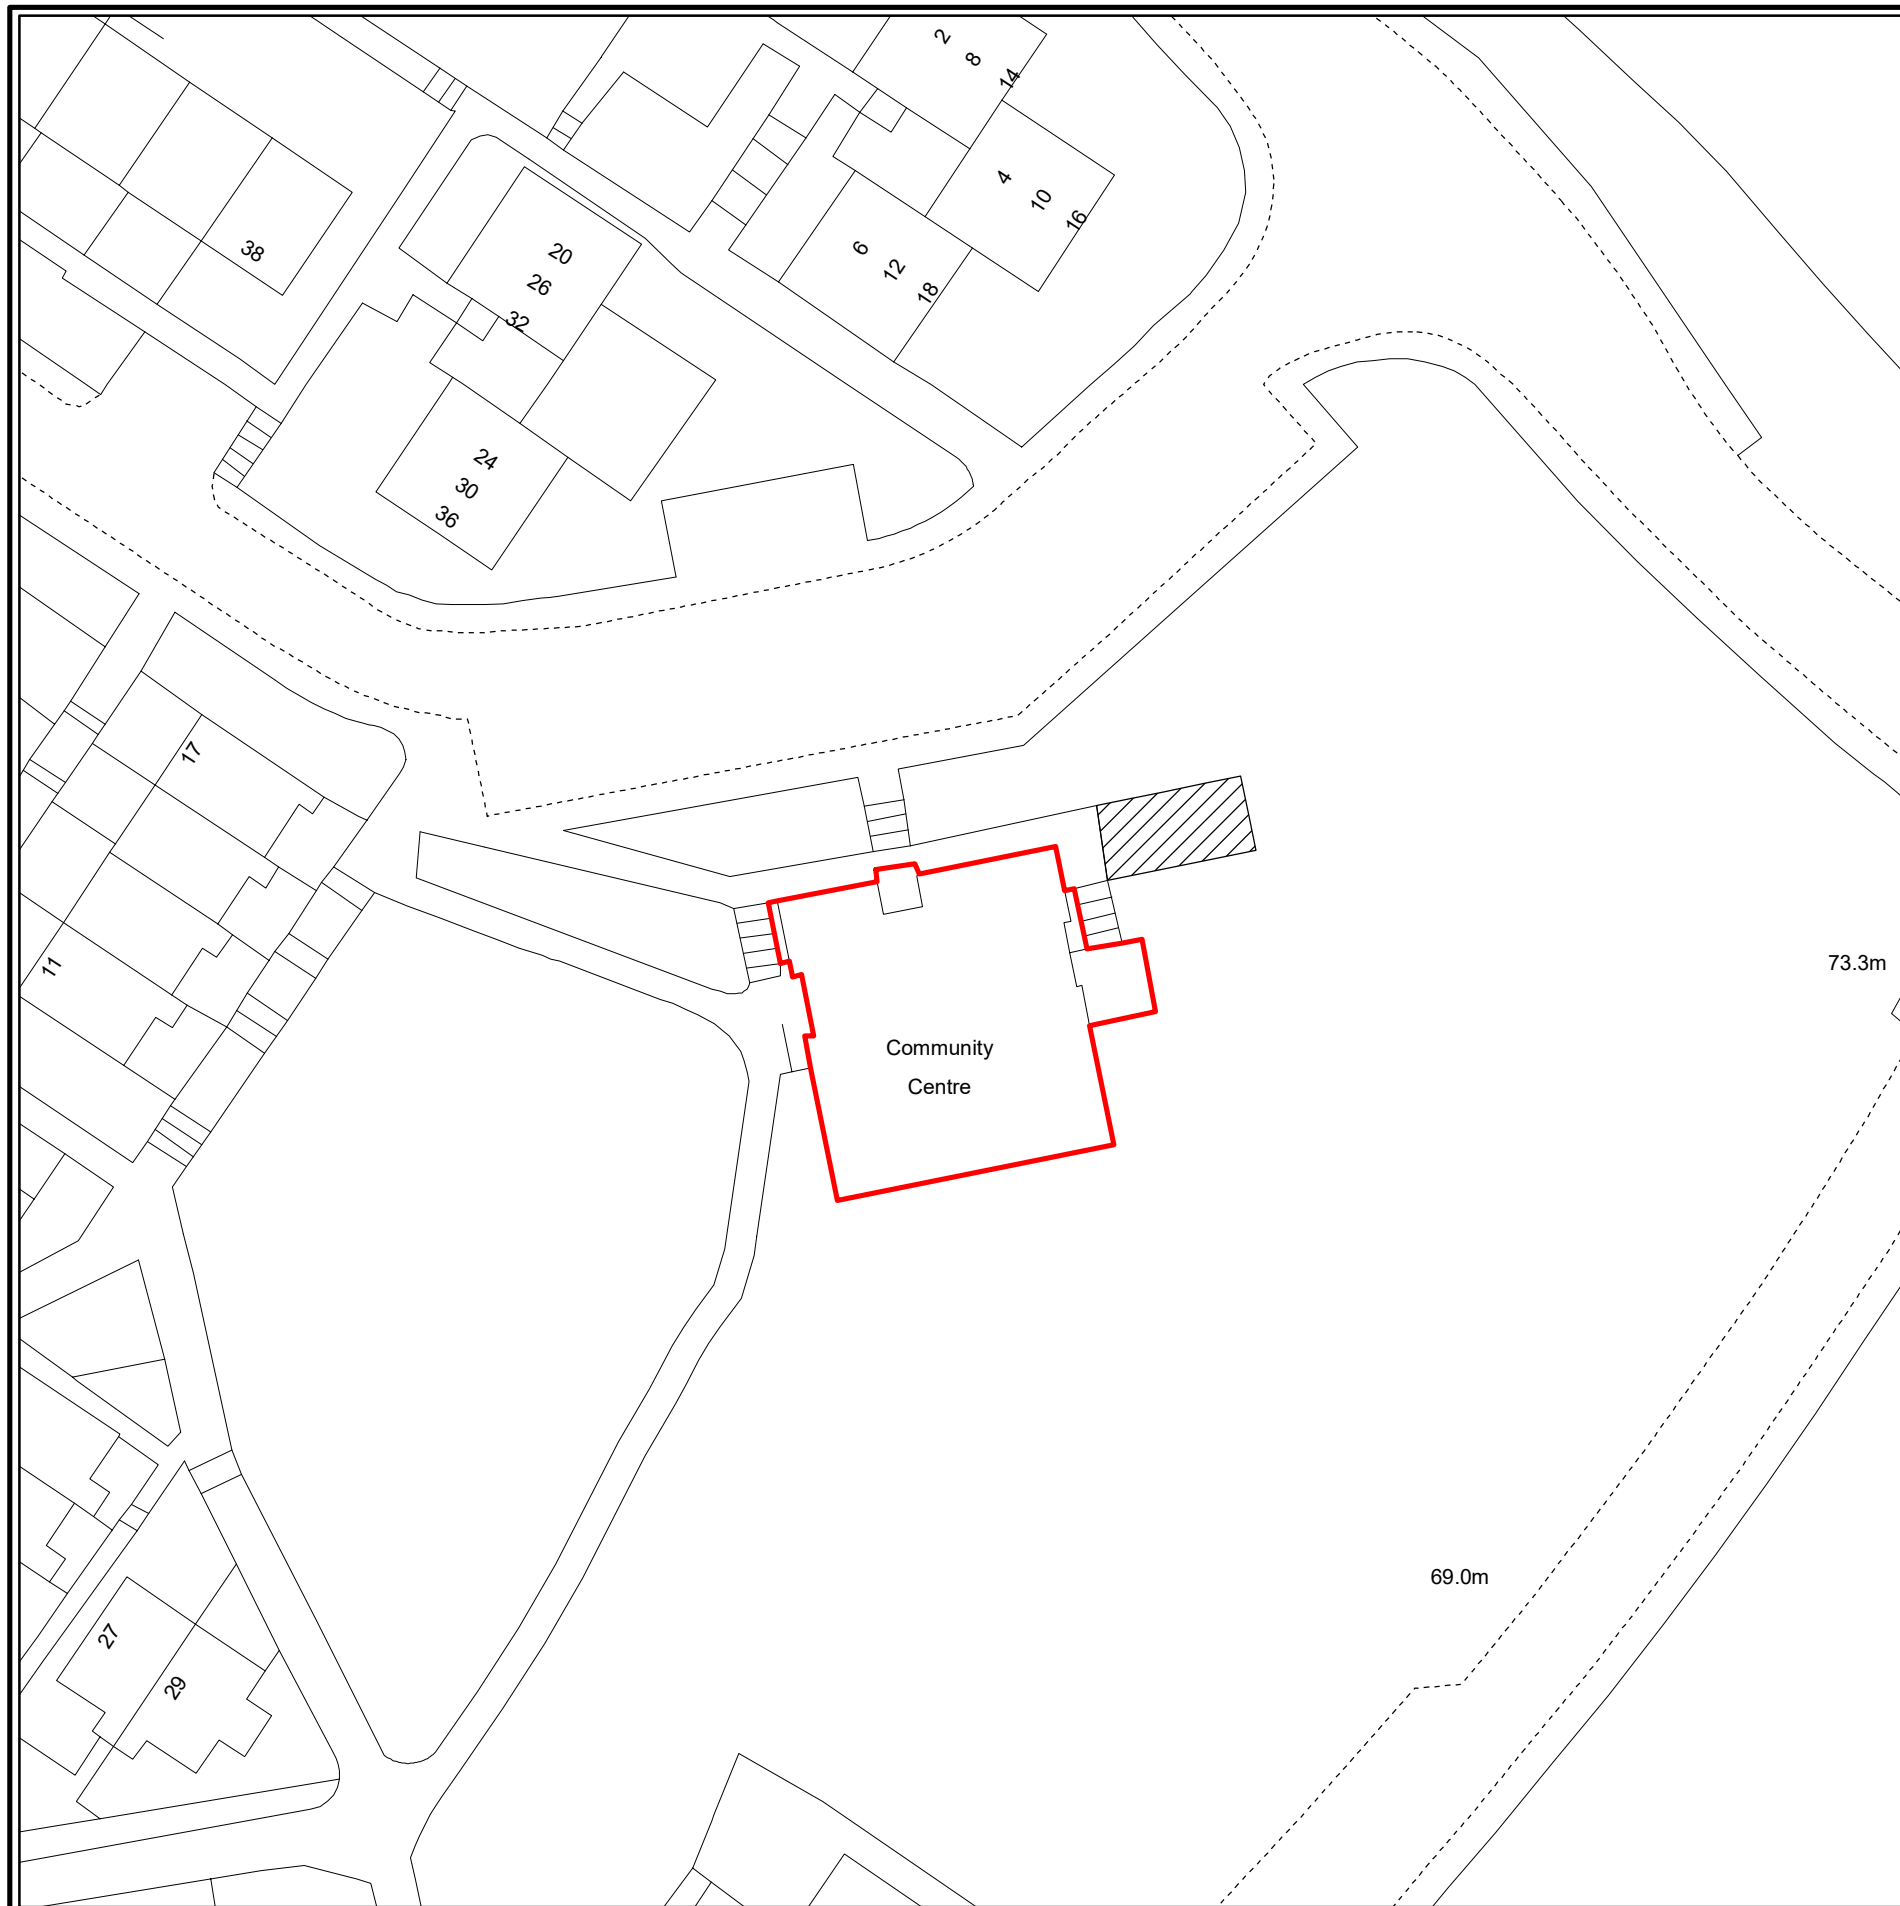

Falkirk Council

LOCATION PLAN

scale: 1:500

Subject:

Ettrick Dochart Community Hall

Area: 403 sqm (0.10 acre) or thereby.

Scale: 1:500

Plan No: 3196

Date: 3.5.2024

Place Services

Falkirk Stadium, 4 Stadium Way, Falkirk, FK2 9EE

© Crown copyright and database rights 2024 Ordnance Survey 0000851917. You are permitted to use this data solely to enable you to respond to, or interact with, the organisation that provided you with the data. You are not permitted to copy, sub-licence, distribute or sell any of this data to third parties in any form.