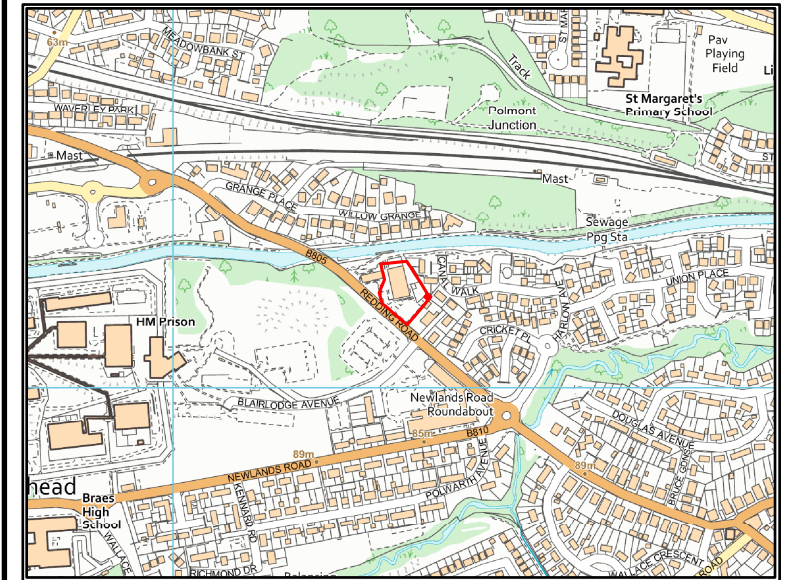

# Falkirk Council

LOCATION PLAN

scale: 1:10,000

Subject:

**Grange Community Centre, Redding Road**

Area:

or thereby.

Scale:

## Place Services

Falkirk Stadium, 4 Stadium Way, Falkirk, FK2 9EE

-  Grange Centre, 3534 sqm (0.87 acre)
-  Pedestrian Access
-  Car Park
-  Vehicular Access
-  Substation Access

© Crown copyright and database rights 2024 Ordnance Survey 0000851917. You are permitted to use this data solely to enable you to respond to, or interact with, the organisation that provided you with the data. You are not permitted to copy, sub-licence, distribute or sell any of this data to third parties in any form.