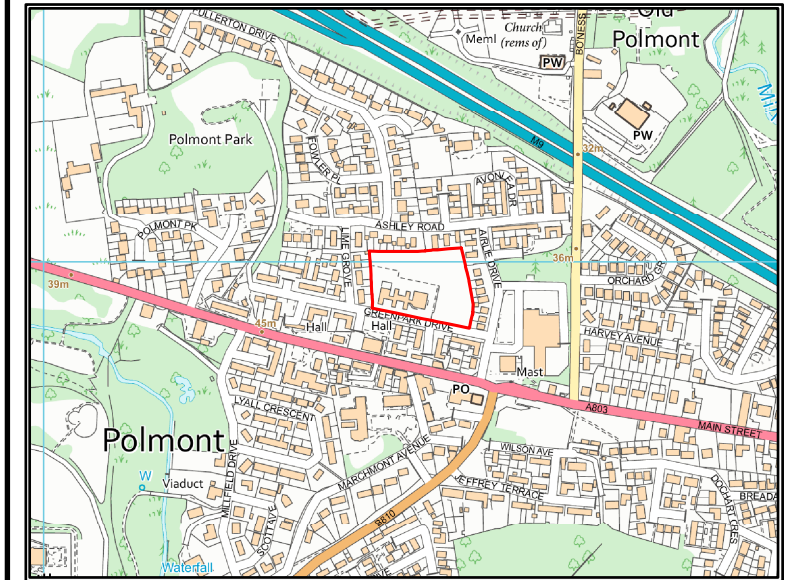

Falkirk Council

LOCATION PLAN

scale: 1:10,000

Subject:

Greenpark Community Centre, Polmont

Area: 11,584 sqm (2.86 acres) or thereby.

Scale:
1:1,000

Plan No:
3197

Date:
19.11.2024

Place Services

Falkirk Stadium, 4 Stadium Way, Falkirk, FK2 9EE

© Crown copyright and database rights 2024 Ordnance Survey 0000851917. You are permitted to use this data solely to enable you to respond to, or interact with, the organisation that provided you with the data. You are not permitted to copy, sub-licence, distribute or sell any of this data to third parties in any form.