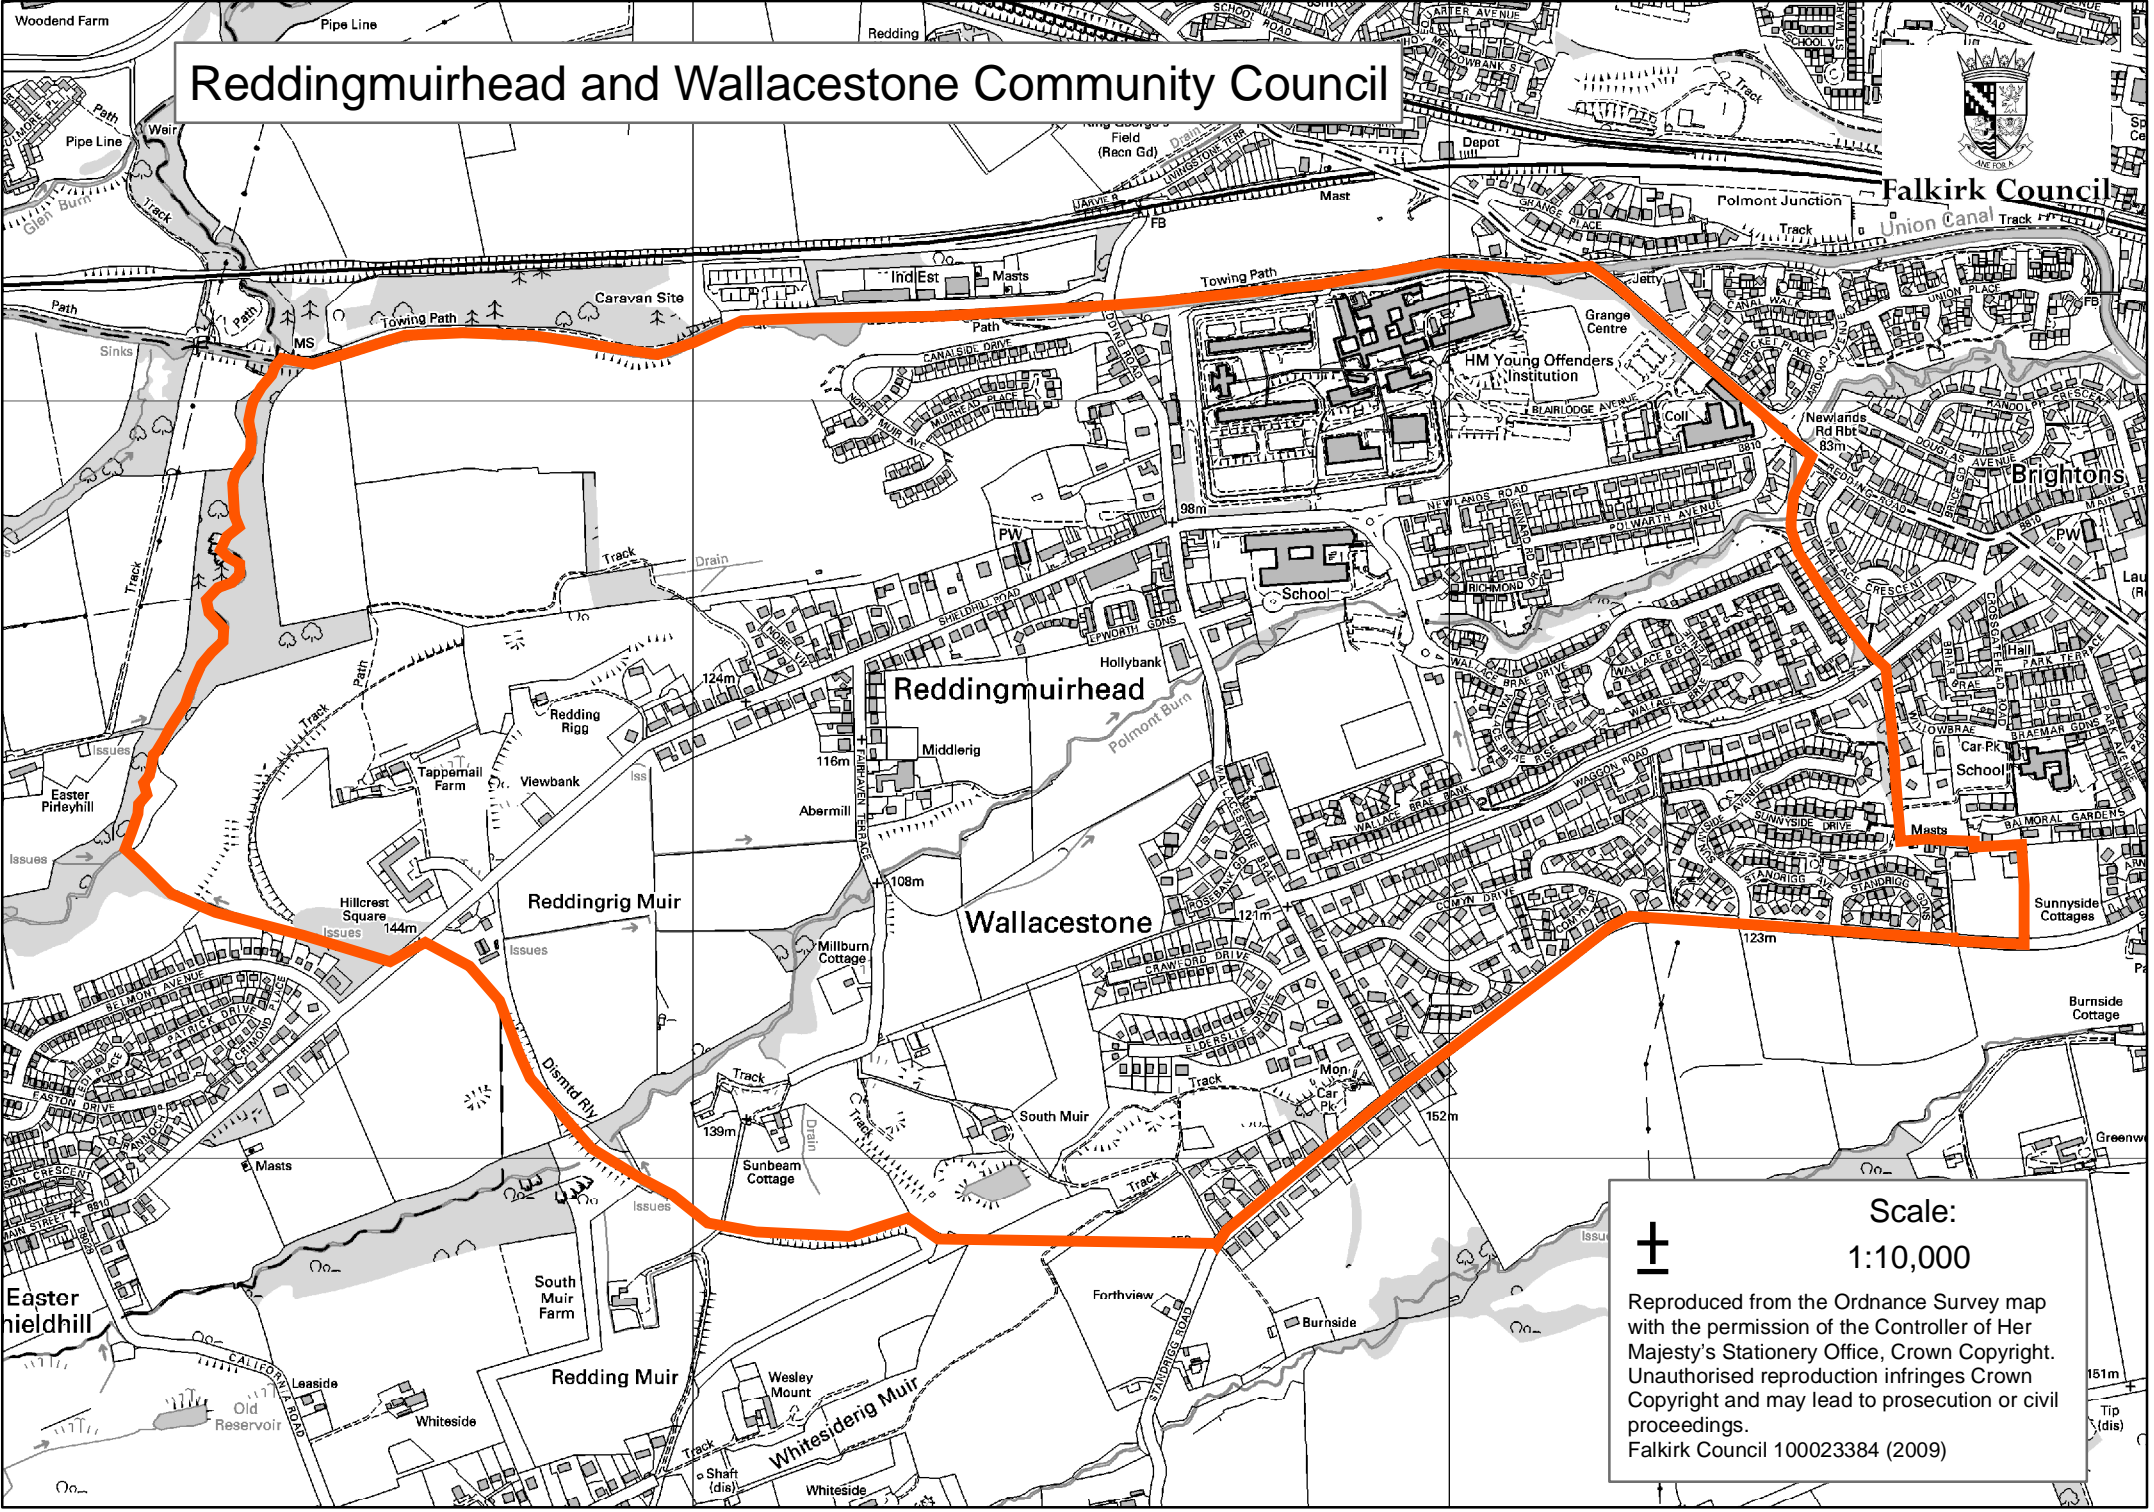

# Reddingmuirhead and Wallacestone Community Council

Falkirk Council

±  
Scale:  
1:10,000  
Reproduced from the Ordnance Survey map with the permission of the Controller of Her Majesty's Stationery Office, Crown Copyright. Unauthorised reproduction infringes Crown Copyright and may lead to prosecution or civil proceedings.  
Falkirk Council 100023384 (2009)