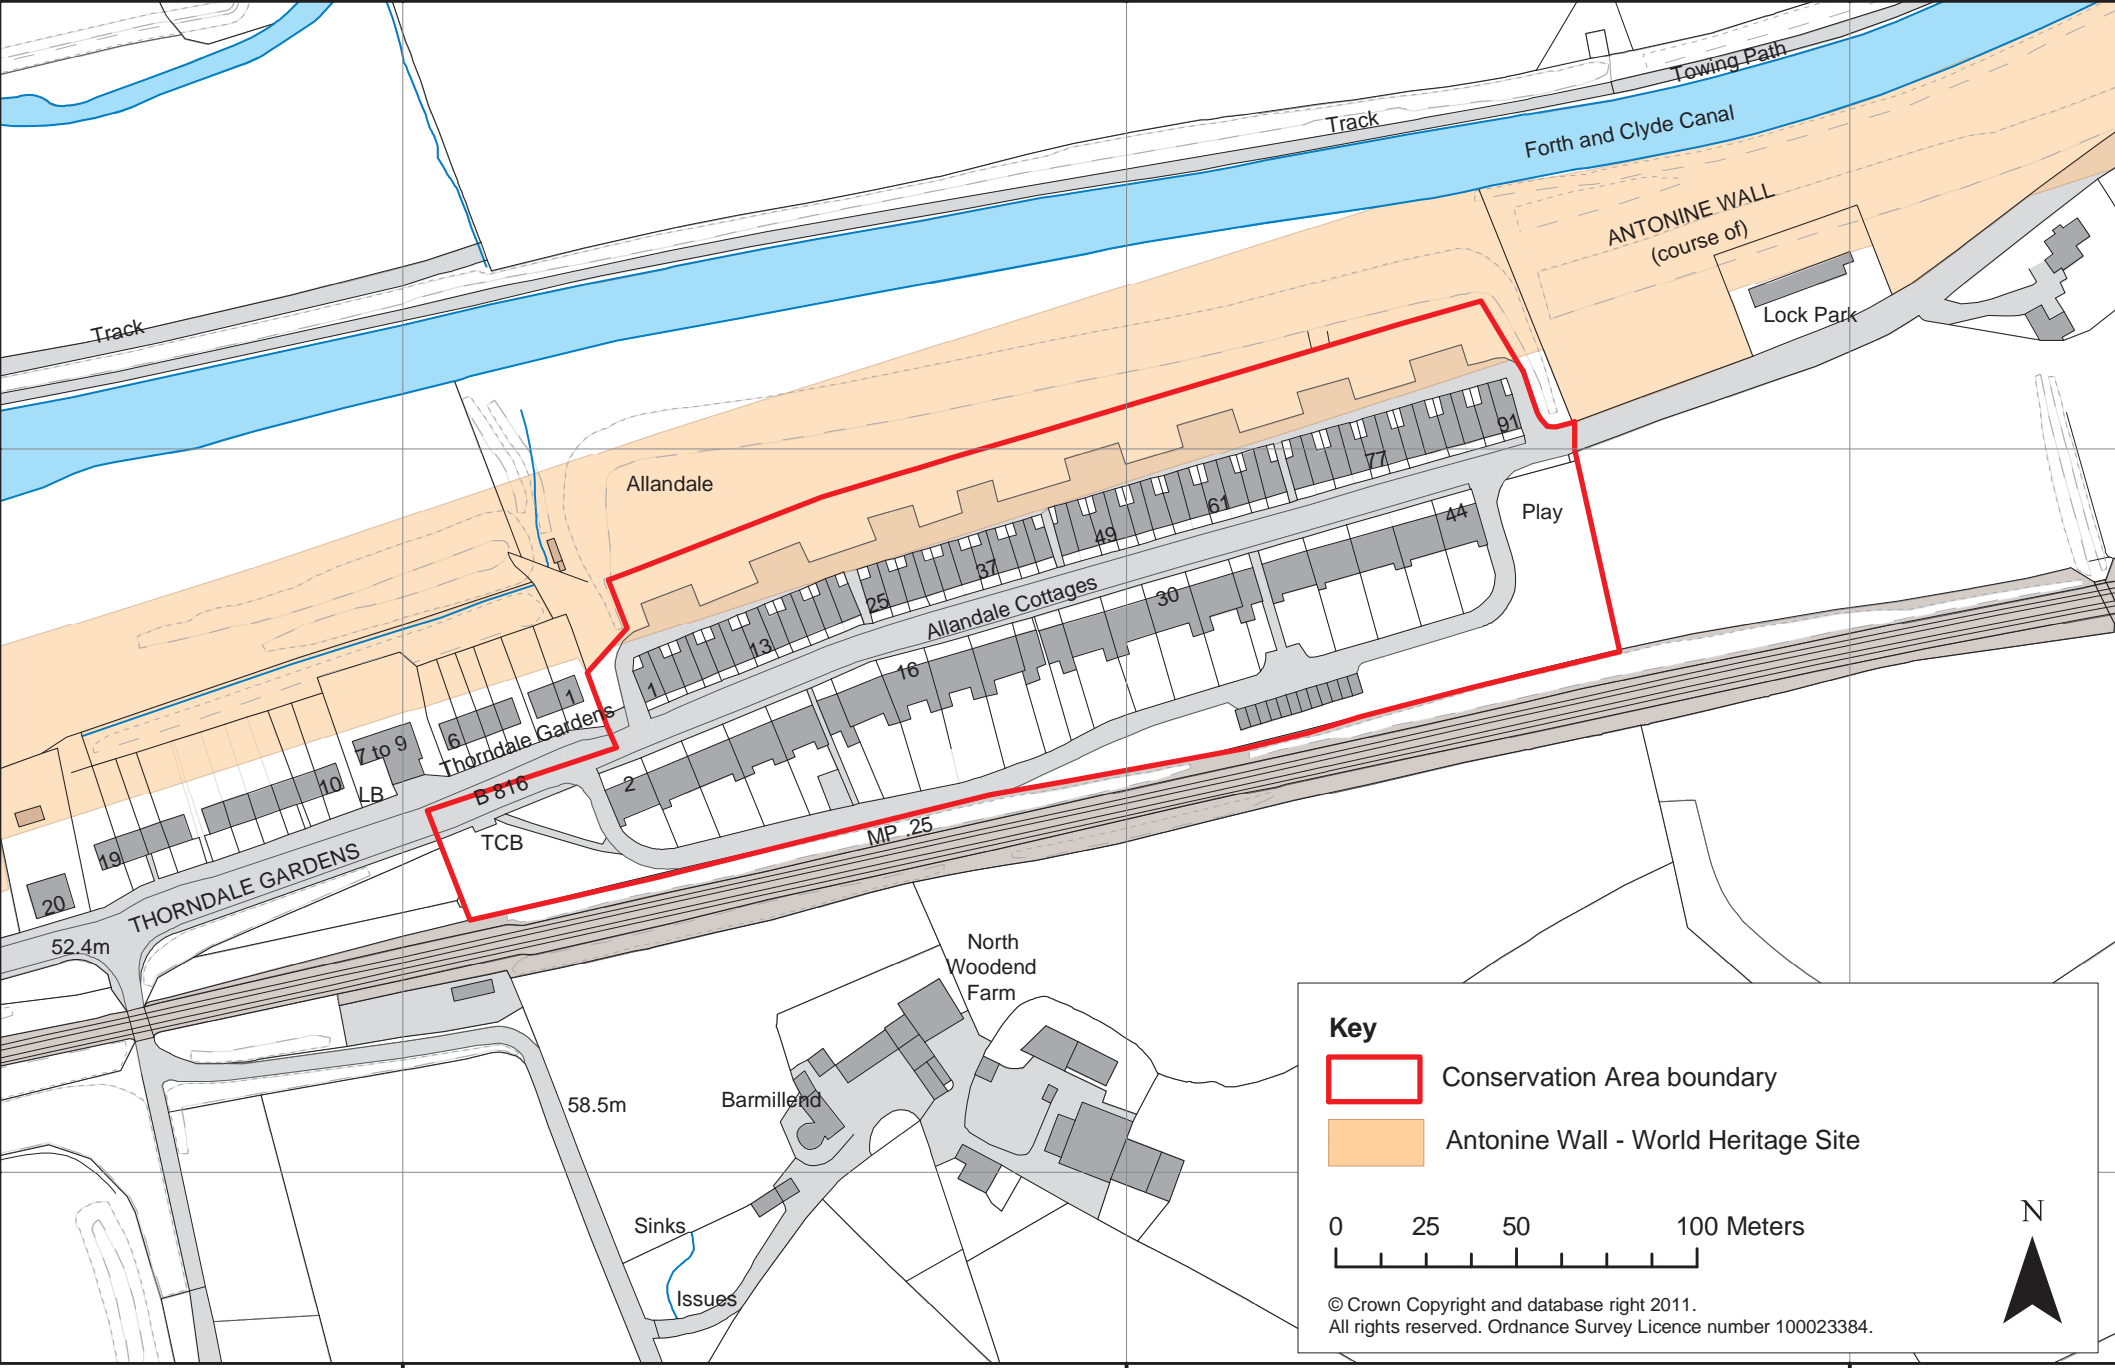

# Allandale Conservation Area

280000 000000

280200 000000

280400 000000

678800 000000

678800 000000

678600 000000

678600 000000

280000 000000

280200 000000

280400 000000

**Key**

- Conservation Area boundary
- Antonine Wall - World Heritage Site

0 25 50 100 Meters

© Crown Copyright and database right 2011.  
All rights reserved. Ordnance Survey Licence number 100023384.