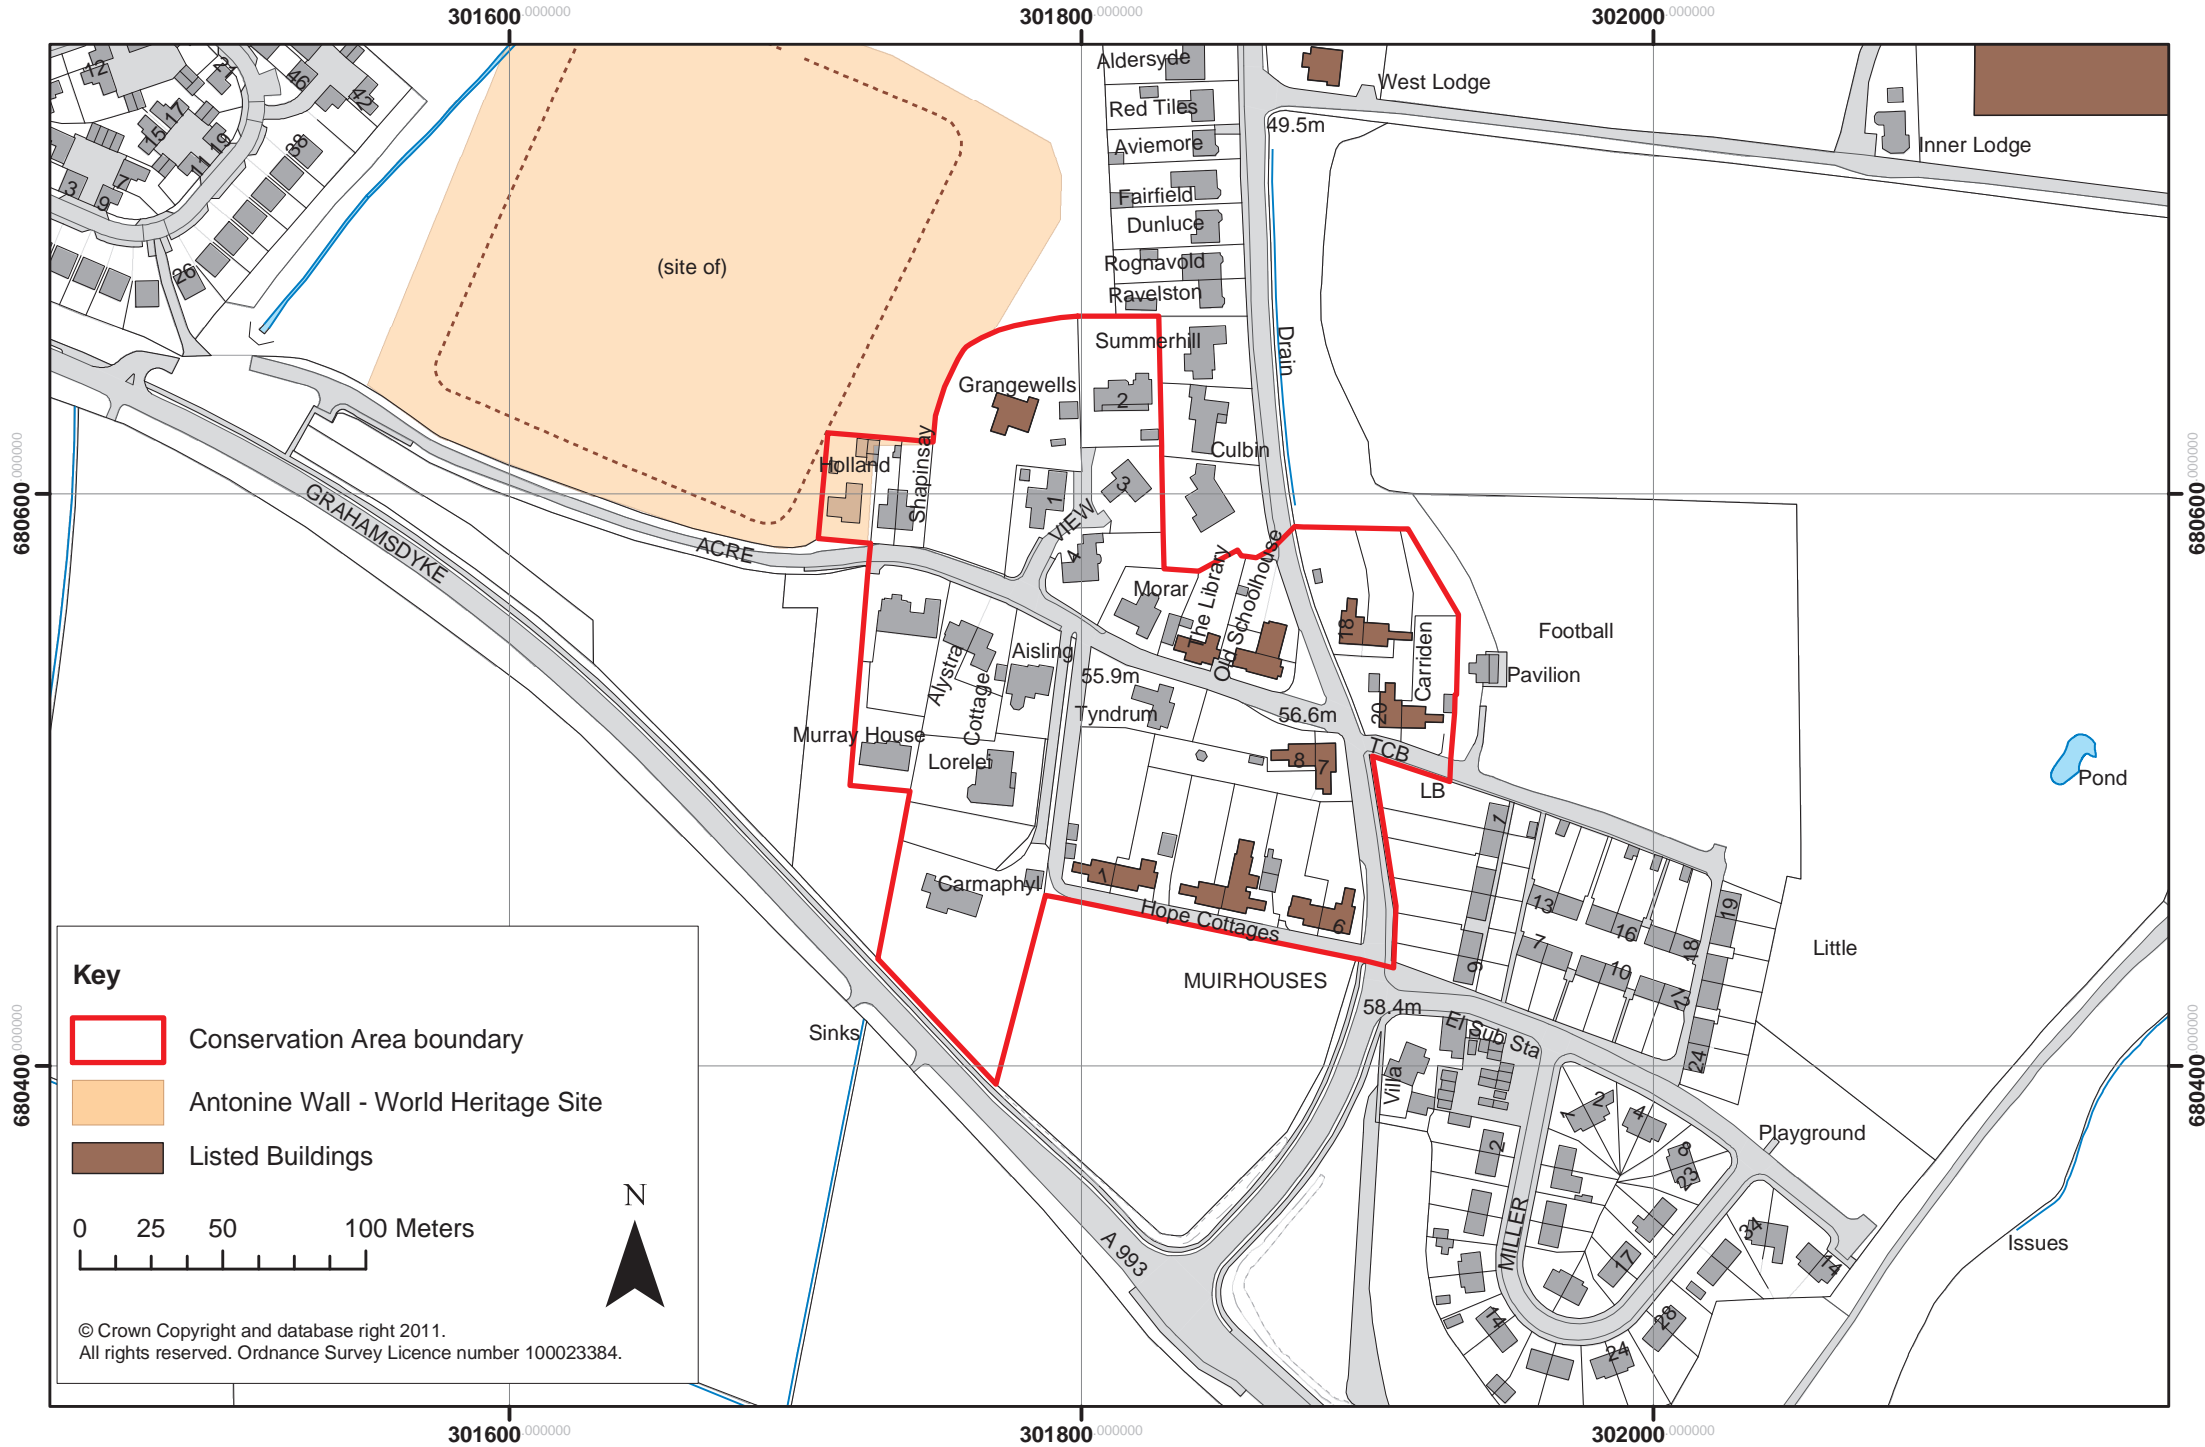

Muirhouses Conservation Area

(site of)

GRAHAMSDYKE

ACRE

Aldersyde
Red Tiles
Aviemore
Fairfield
Dunluce
Rognavold
Ravelston

West Lodge

Inner Lodge

49.5m
Drain

Grangewells
Summerhill
Culbin

Holland
Shapinsay

VIEW
Morar
The Library
Old Schoolhouse

Football
Pavilion

Murray House
Alystra Cottage
Lorelei

Aisling
Tyndrum

55.9m
56.6m
Carriden
TCB
LB

Carmaphyl
Hope Cottages

7
13
7
16
10
21
19

Little

MUIRHOUSES

Sinks

58.4m
E1 Sub Sta
Villa

Playground

Issues

A 993

MILLER

2
4
23
17
24
28
24
28

301600.000000

301800.000000

302000.000000

680600.000000

680600.000000

680400.000000